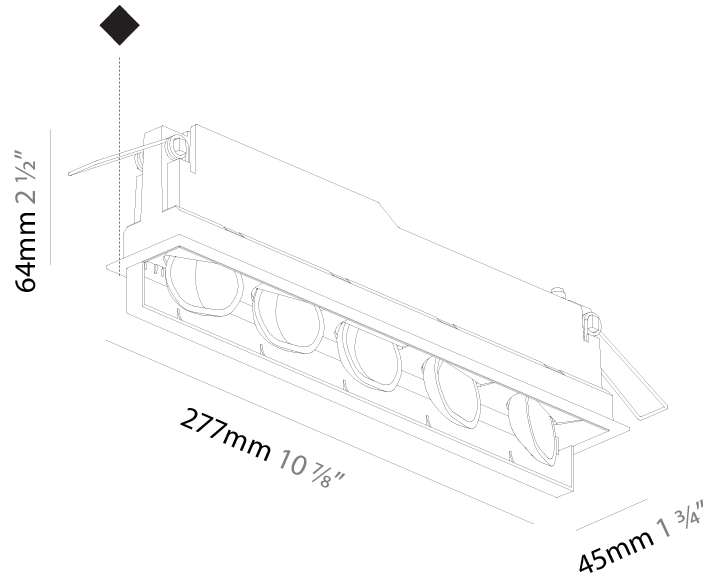

GENERAL

Series: Magiq Wallwash
Brand: Prolicht
Division: Architectural
Mounting Type: Recessed
Mounting Location: Ceiling
Subcategory: Wallwash

PHYSICAL

Shape: Rectangle
Length (mm): 277
Length (in): 10 ⁷/₈
Width (mm): 45
Width (in): 1 ³/₄
Height (mm): 64
Height (in): 2 ¹/₂
Min. Recessing Depth (mm): 100
Min. Recessing Depth (in): 3 ¹⁵/₁₆
Light Distribution: Asymmetric
Fixture Finish: SSR / BKV / CWI / CRY / HAB / UFT / ITA / RUA / FTG / MYG / LOD / PUS / FRO / FUP / KIA / POP / BLS / SPG / MEY / GOH / GUM / CHC / COM / ABZ / JAG / OBR / MOS / ROR
Holder Finish: WHI / BLK
Fixture Material: Aluminum Die Cast
Cut-out Measurements: 270mm / 10 5/8" x 38mm / 1 1/2"

ELECTRICAL

Lamp Type: LED (Zhaga Standard)
Input Wattage (W): 31.4
Total Output Wattage (W): 25.9
Dimming: Tri-Mode (Non-Dimming and Phase Dimming (120Vac only) and 0-10V Dimming)
Driver Included: No
Driver Location: Remote
Driver Type: Constant Current - Universal
Driver Class: Class 1
Input Voltage (V): 120 - 277
Constant Current (MA): 500

LED

Number of LEDs: 5
Color Temperature (°K): 2700 / 3000 / 3500 / 4000
Max. Delivered Lumen (lm): 2145 / 2339 / 2145 / 2443
Nominal Lumen (lm): 2375 / 2590 / 2375 / 2705
CRI: >90 CRI
Efficiency (%): 82.3
Lamp Life (hrs): 50000

OPTICAL

RATINGS AND CERTIFICATIONS

Certified By: CSA Certified to UL and CSA Standards
IP rating: IP20

100mm
3 ¹⁵/₁₆"

5 - 30 mm
³/₁₆" - 1 ³/₁₆"

270mm x 38mm
10 ⁵/₈" x 1 ¹/₂"